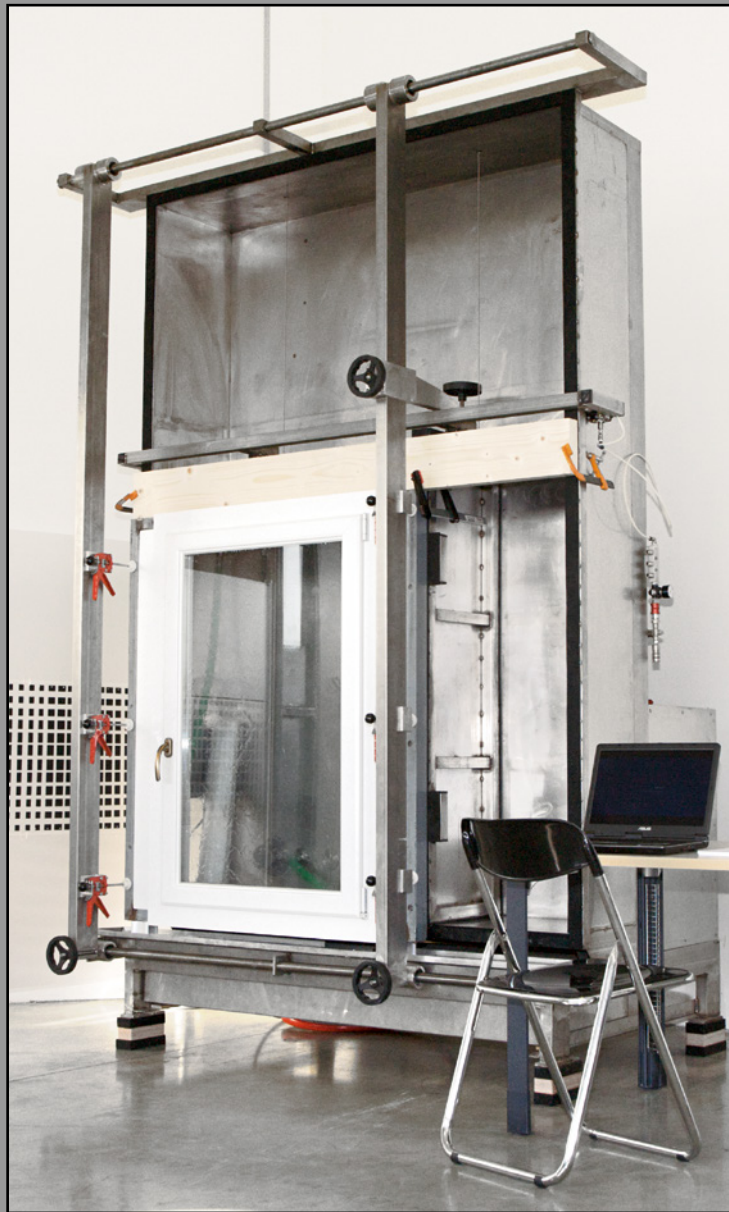

**C.C.E. COSTRUZIONI CHIUSURE ERMETICHE S.R.L.**

C.C.E. is an Italian company founded in 1980. It designs, produces and sells on international markets a simple and effective device for closing gaps between the door and the floor, called **AUTOMATIC DROP DOWN SEAL**.

# C.C.E. LABORATORY

To keep up with the increasing request of standards compliance, C.C.E. have an in-house R&D laboratory, with the most advanced instruments and tools.

The laboratory includes a test bench for Air-Water-Wind tightness as in use at notified bodies and a 3D printer for making prototypes.

# WHAT A DROP DOWN SEAL IS

A drop down seal automatically isolates the space between the door bottom and the floor when the door is closed. The drop down seal protects from air leaks, insects, dust and it's a good barrier against noise.