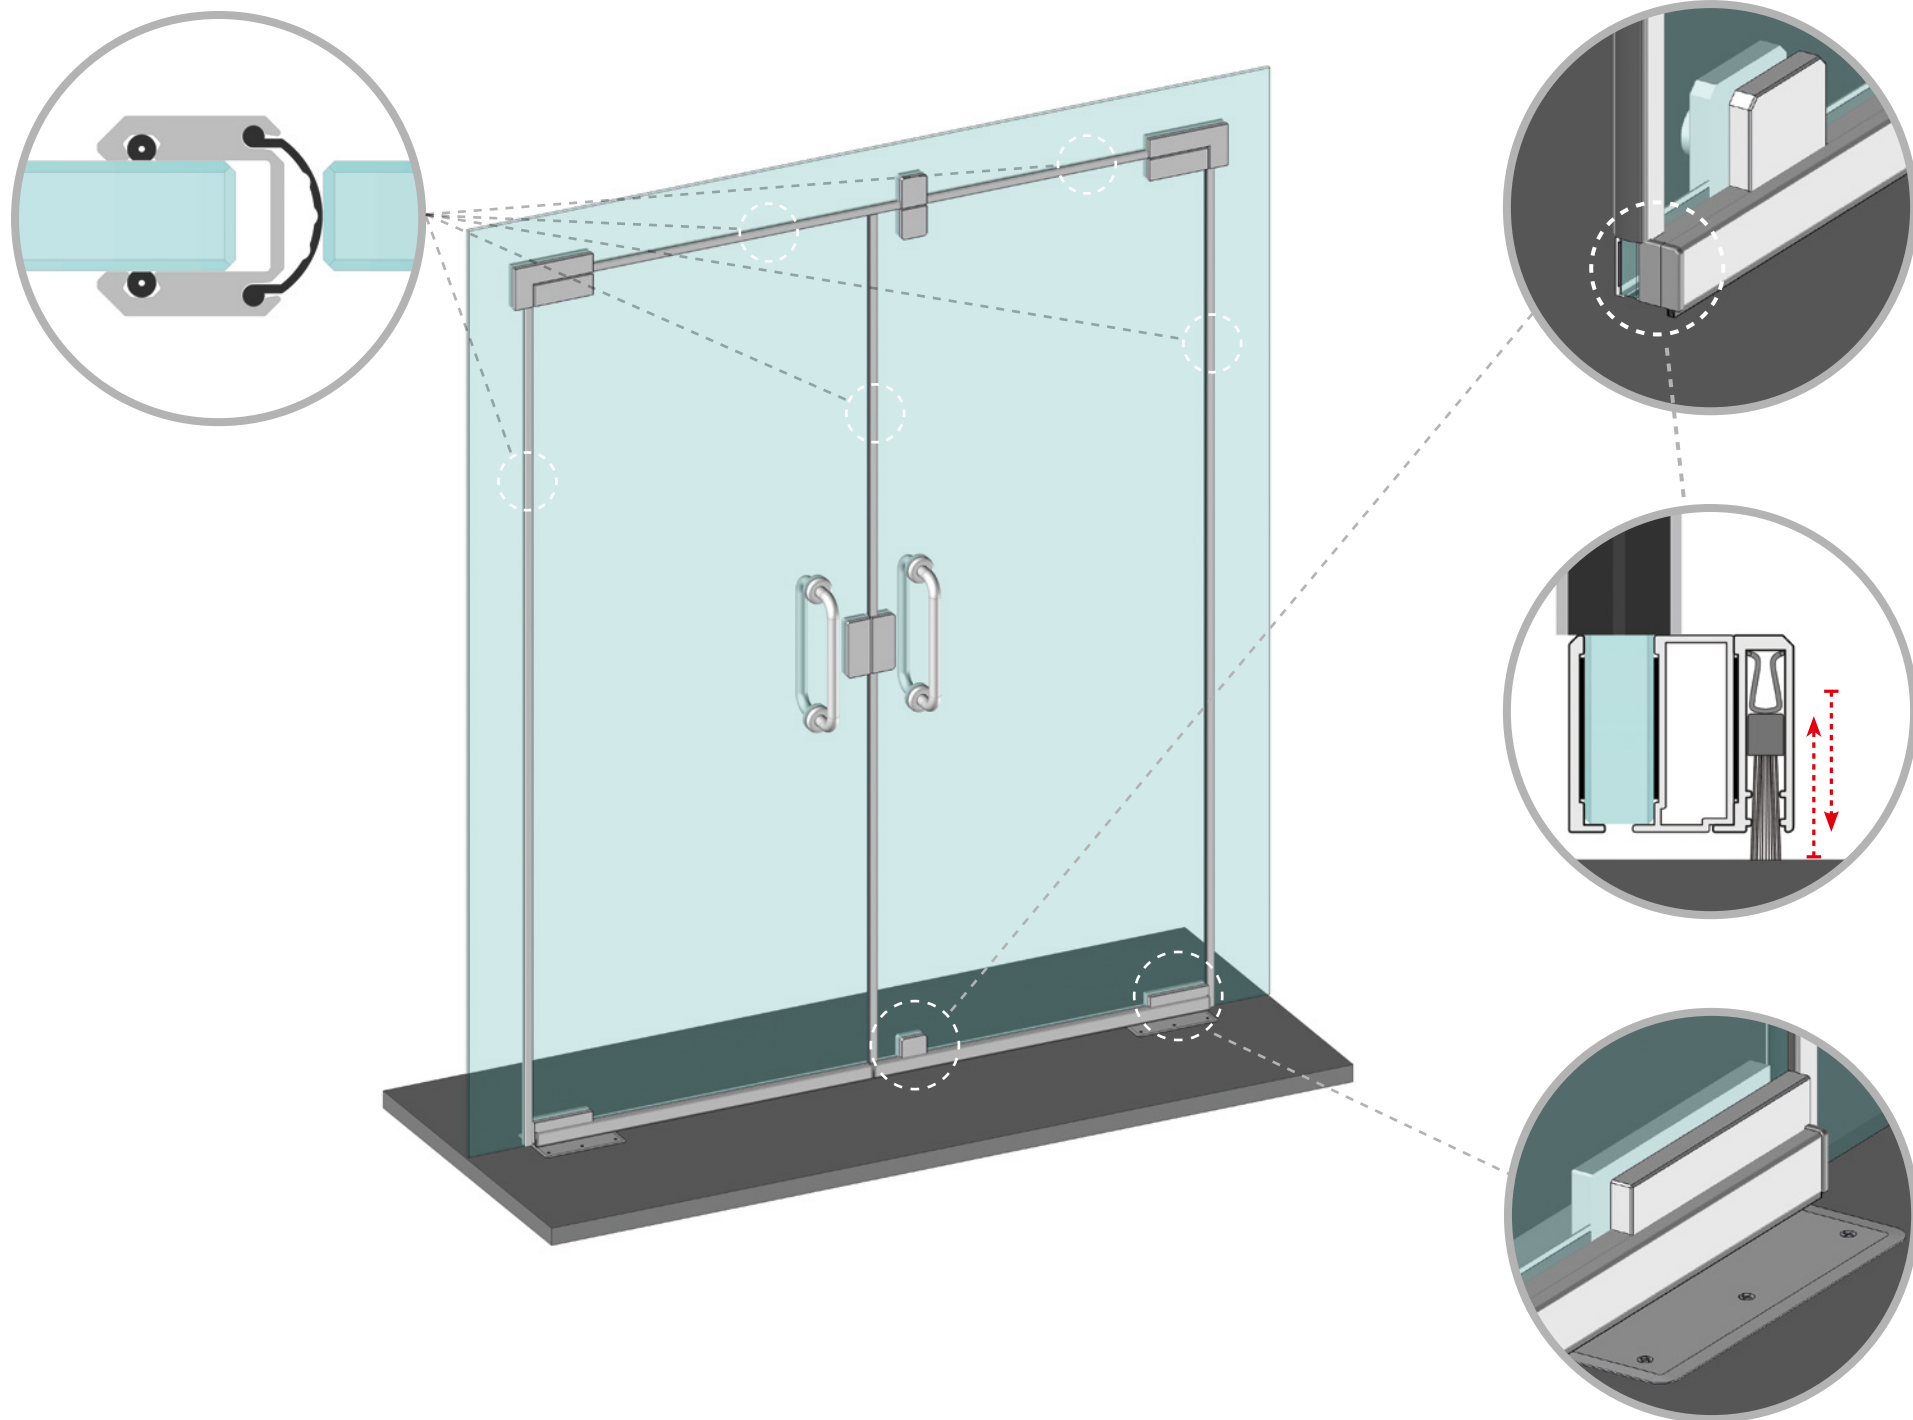

# WHAT A DROP DOWN SEAL IS

A drop down seal automatically isolates the space between the door bottom and the floor when the door is closed. The drop down seal protects from air leaks, insects, dust and it's a good barrier against noise.

Drop down seals family with high quality/price ratio suitable for all kind of doors.

- Sound insulation up to 44 dB, certified by IFT Rosenheim
- Multiple fixing solutions

**Drop down seals family for easy face-mounted installations on existing doors and for the DIY world.**

# GLASS SEALING SYSTEM

It's an innovative and complete system to close gaps below and around glass doors, both pivoting or non-pivoting.