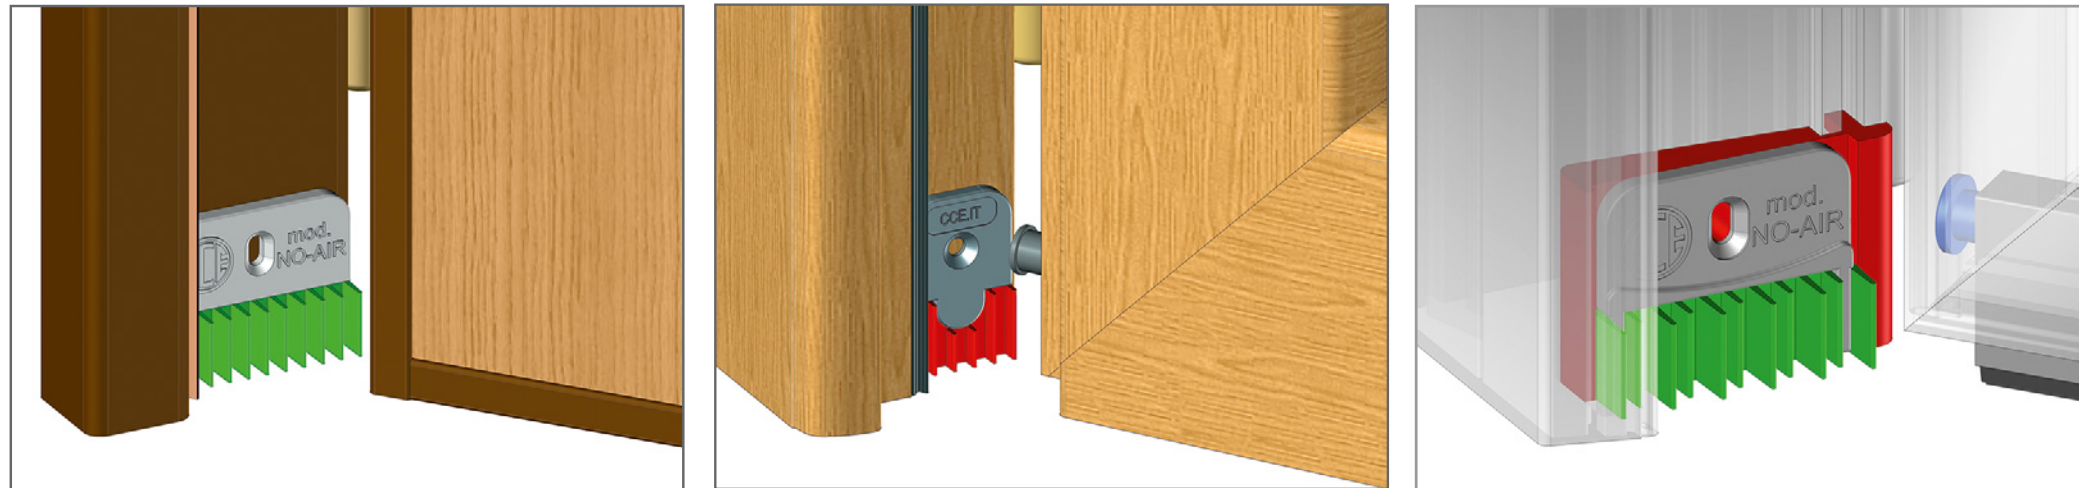

ACCESSORIES

No-Air family has several different solutions to close the gap between the frame and the drop down seal, suitable for security doors, wood doors and PVC doors. Reduce air leakage and increase the sound insulation up to 3dB. (certified by IFT Rosenheim).