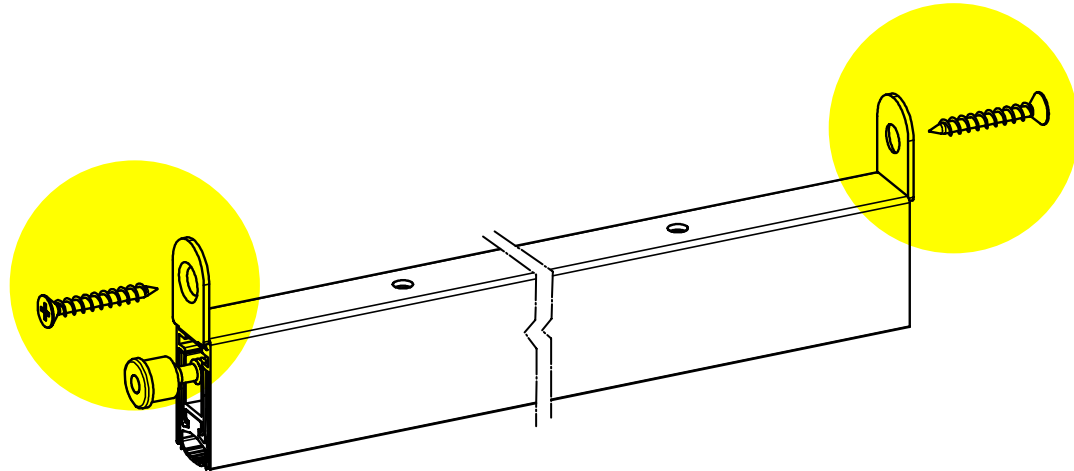

# WHAT A DROP DOWN SEAL IS

A drop down seal automatically isolates the space between the door bottom and the floor when the door is closed. The drop down seal protects from air leaks, insects, dust and it's a good barrier against noise.

# WHY BUY C.C.E.?

**Graduated scissor action (seal drops on hinge side before lock side)**

# WHY BUY C.C.E.?

Many fixing styles available.

---

**1F.** With front bracket in stainless steel.

---

**2F.** With preassembled woodscrews or self-tapping screws.

**3F.** Removing the seal holding profile.