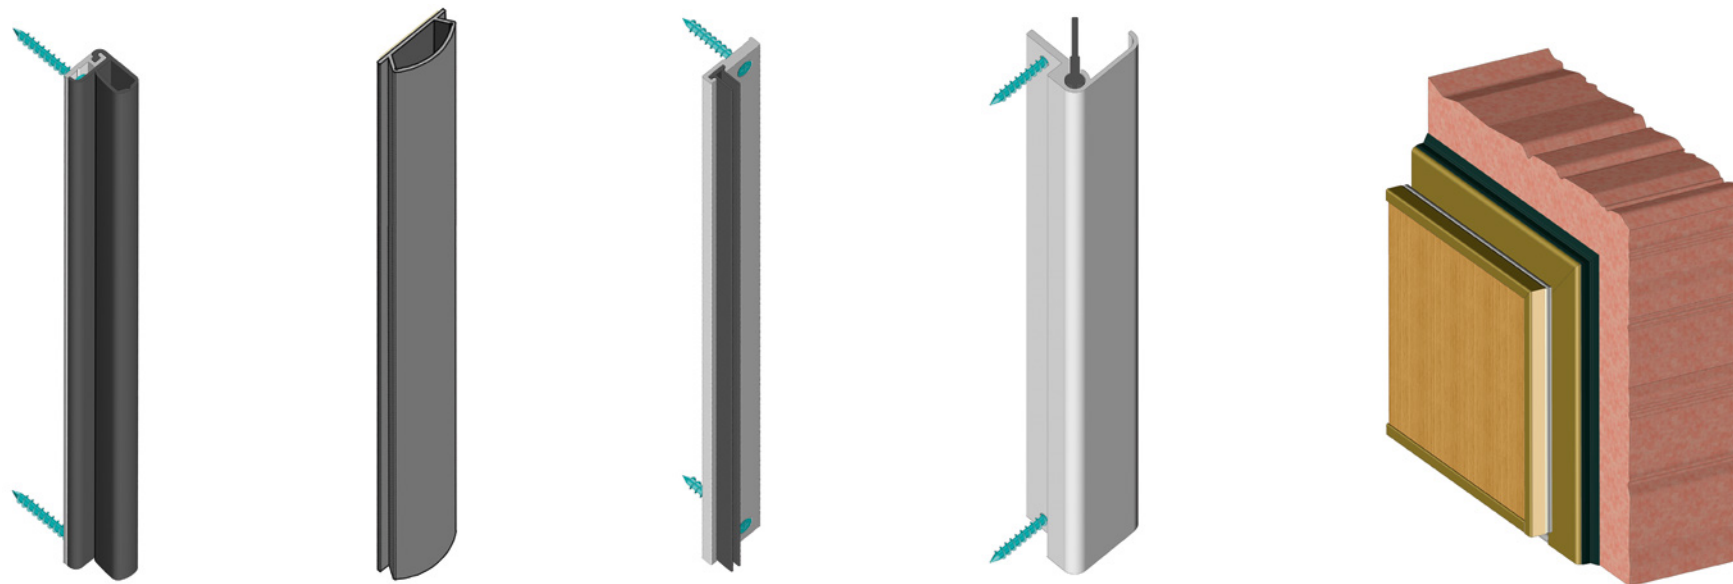

C.C.E. produces a range of different seals to be put on door frames. They increase sound insulation and stop air leakage.