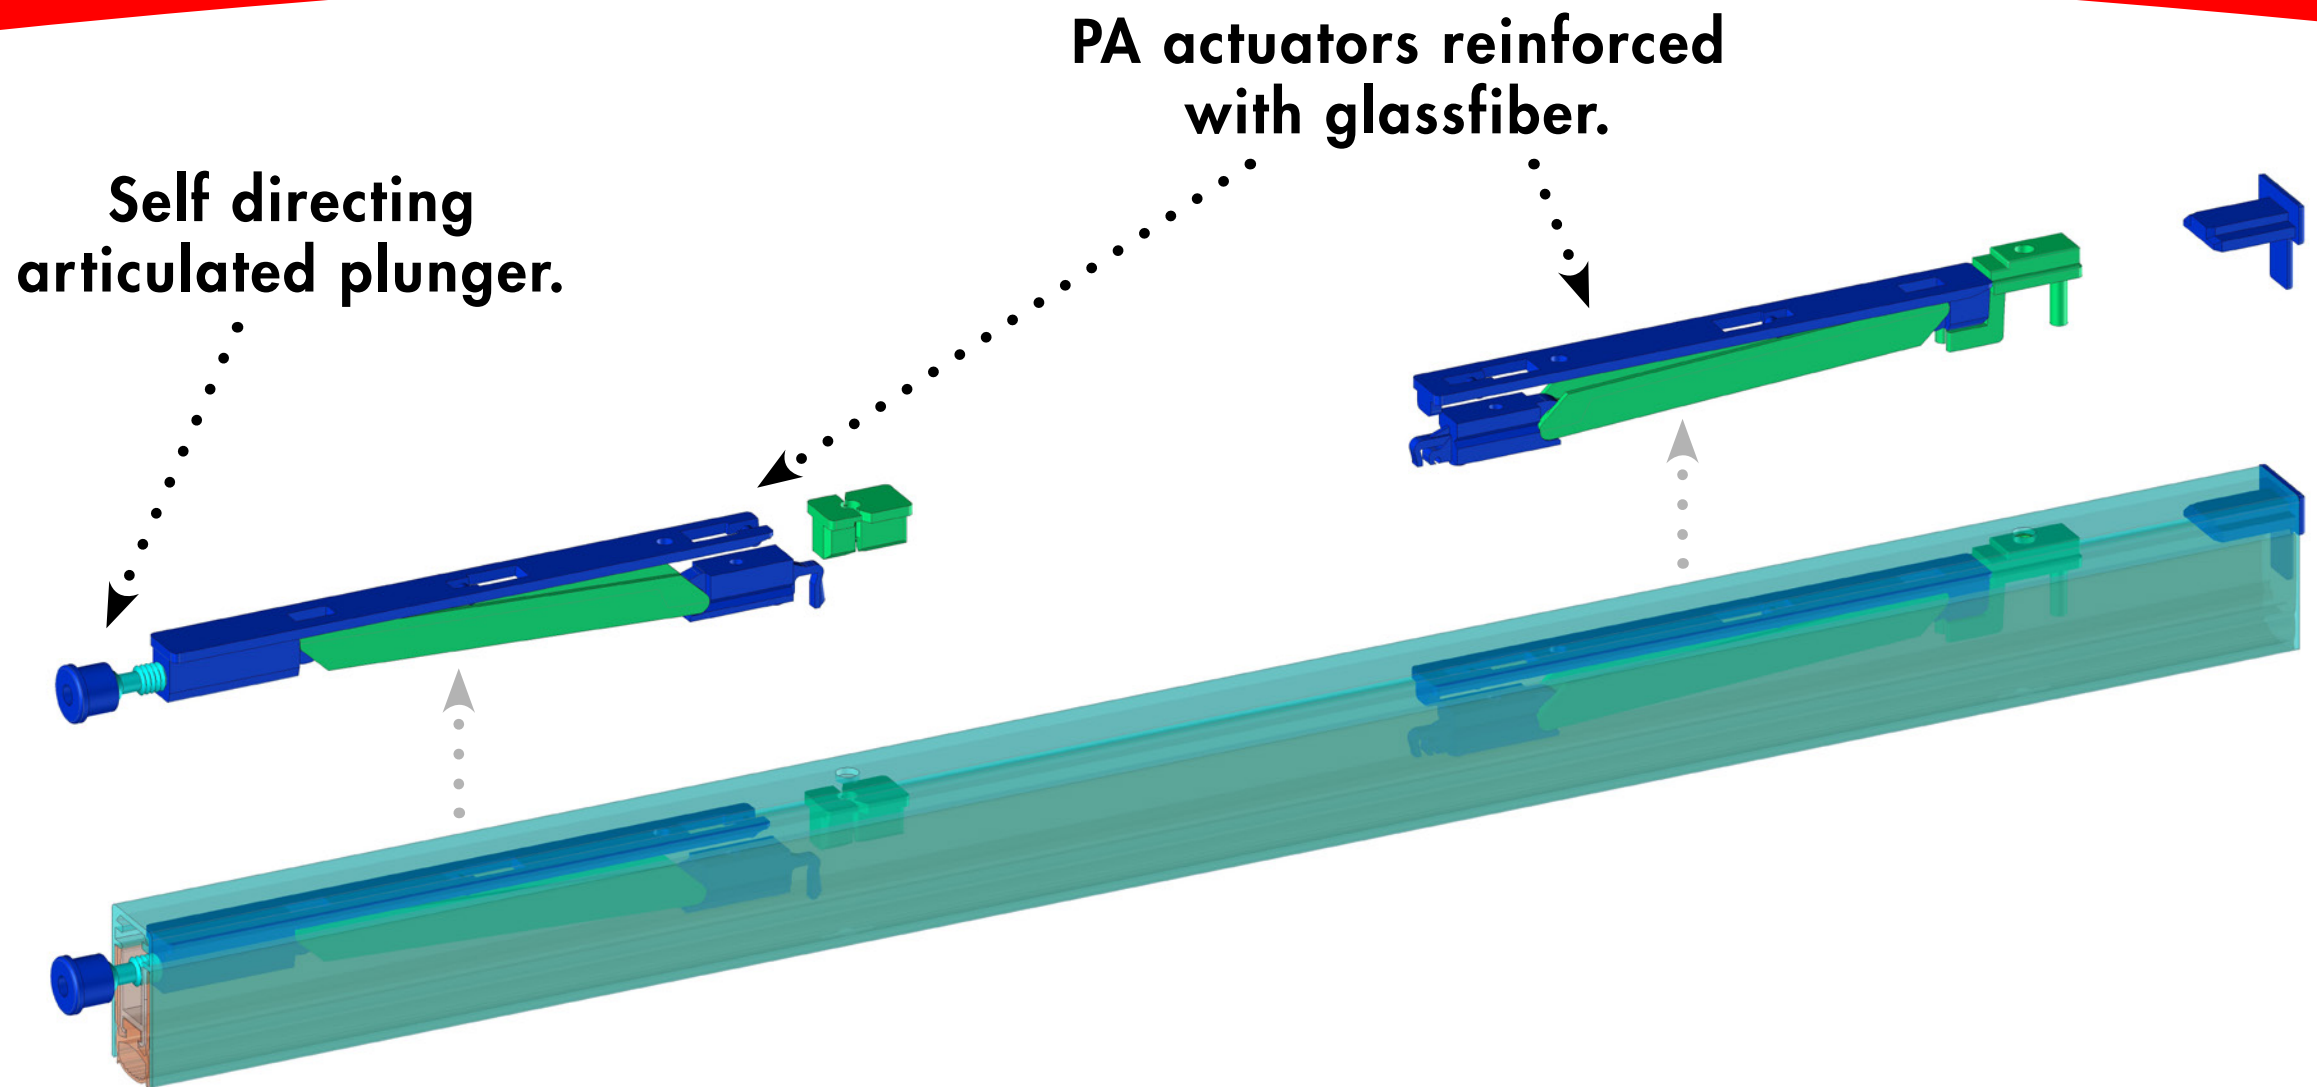

WHY BUY C.C.E.?

Graduated scissor action (seal drops on hinge side before lock side)