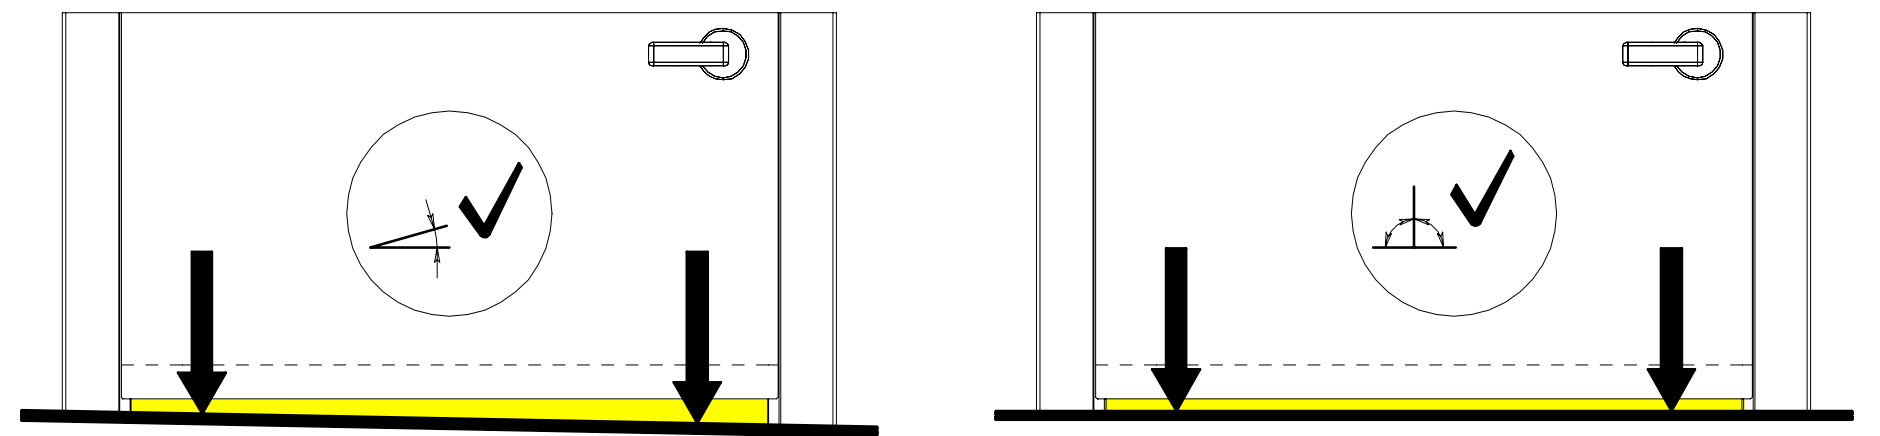

WHY BUY C.C.E.?

Graduated scissor action (seal drops on hinge side before lock side)