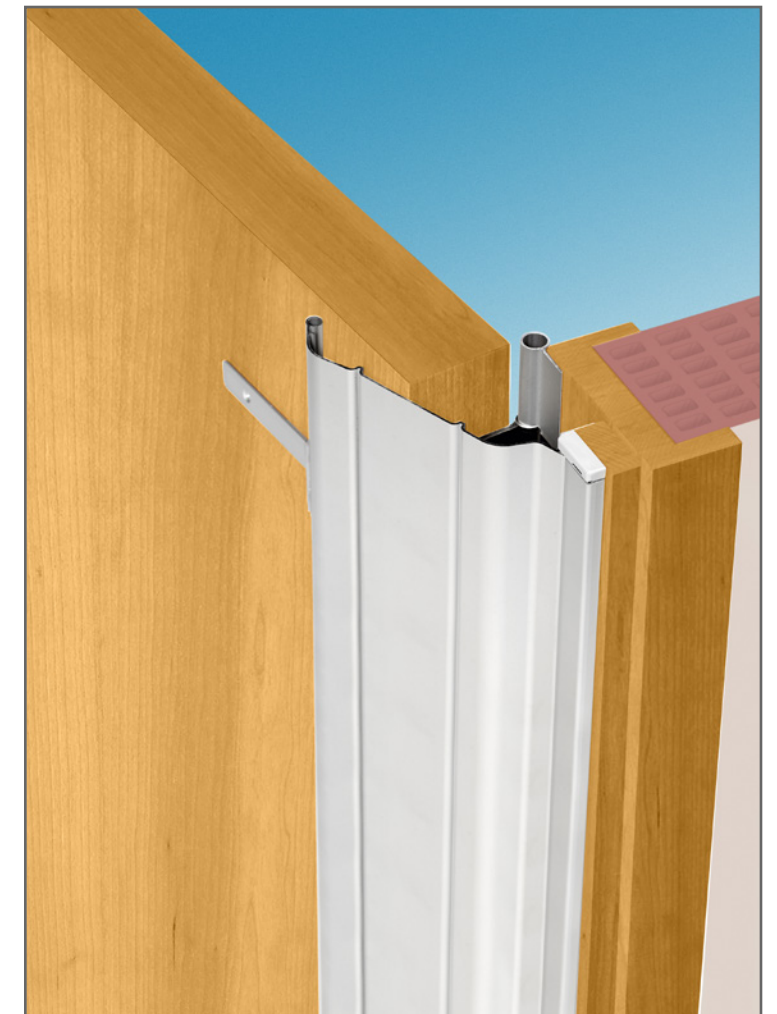

Digisafe family is composed of many protection systems that prevents fingers from being pinched on door's hinge, it should be applied on the internal part of the hinge side of all types of doors. Digisafe is the ideal product to ensure safety at home or in public places such as hotels, hospitals, public offices and schools.